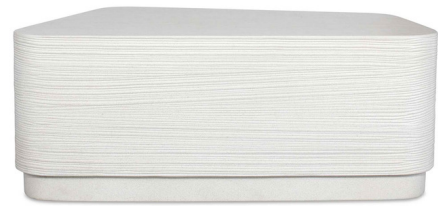

## Saltwater Indoor-Outdoor Coffee Table By Uttermost

### Description

Crafted from a durable blend of natural concrete and sand, this sculptural coffee table showcases a richly textured finish. Reinforced for lasting strength while maintaining a smooth, refined appearance, it brings modern organic style to both indoor and outdoor spaces. Designed to stand beautifully on its own or pair seamlessly with the coordinating Saltwater side table, it offers versatile arrangement options for a customized look.

### Specifications

COLOR	N/A
BODY FINISH	White
WATTAGE	N/A
DIMMER	N/A
DIMENSIONS	38"W x 15"H x 23.5"D
BULB	N/A
COUNTRY OF ORIGIN	Viet Nam

CLICK TO VIEW PRODUCT

Notes: