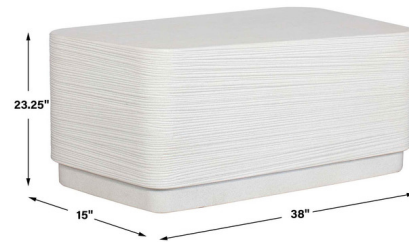

### Description

Crafted from a durable blend of natural concrete and sand, this sculptural coffee table showcases a richly textured finish. Reinforced for lasting strength while maintaining a smooth, refined appearance, it brings modern organic style to both indoor and outdoor spaces. Designed to stand beautifully on its own or pair seamlessly with the coordinating Saltwater side table, it offers versatile arrangement options for a customized look.

### Specifications

COLOR	N/A
BODY FINISH	White
WATTAGE	N/A
DIMMER	N/A
DIMENSIONS	38"W x 15"H x 23.5"D
BULB	N/A
COUNTRY OF ORIGIN	Viet Nam

CLICK TO VIEW PRODUCT

Notes: