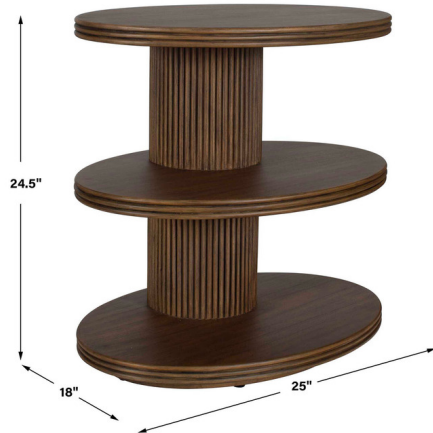

### Description

Expertly handcrafted from mindi wood, the Top Tier Side Table showcases a rich dark walnut finish that highlights the natural beauty of the grain. Three gracefully shaped oval tiers are connected by elegantly fluted columns, creating a sophisticated silhouette that blends timeless craftsmanship with modern design.

### Specifications

COLOR	N/A
BODY FINISH	Walnut
WATTAGE	N/A
DIMMER	N/A
DIMENSIONS	25"W x 24.5"H x 18"D
BULB	N/A
COUNTRY OF ORIGIN	Indonesia

Shown in walnut

CLICK TO VIEW PRODUCT

Notes: