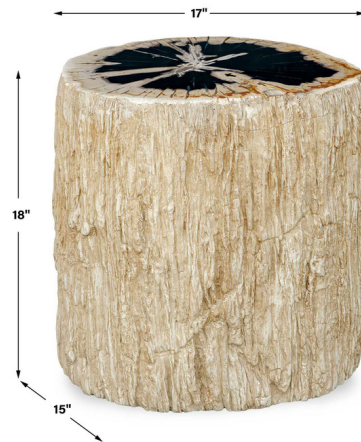

By Uttermost

Description

The Arco Accent Table features a natural petrified wood top beautifully inset into a warm white base, accented by a cast tree-grain texture that adds organic character and visual depth. Blending natural beauty with artisanal craftsmanship, this versatile piece is suitable for both indoor and outdoor use.

Specifications

COLOR	Natural
BODY FINISH	Black
WATTAGE	N/A
DIMMER	N/A
DIMENSIONS	17"W x 18"H x 15"D
BULB	N/A
COUNTRY OF ORIGIN	Indonesia

Shown in black / natural

CLICK TO VIEW PRODUCT

Notes: