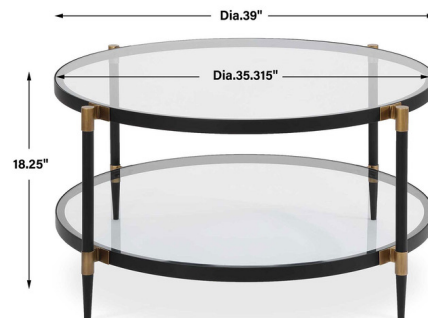

Lightology

lightology.com
866-954-4489
06-29-26

Project: _____

Company: _____

Location: _____ Fixture Type: _____

SPEC #: **UTT1531415**

Approved On: _____ Approved By: _____

Chadid Coffee Table

By Uttermost

Description

Defined by a sleek black iron frame with sophisticated gold accents, the Chadid Coffee Table brings a refined contrast of materials. Dual tempered glass shelves enhance its airy profile while providing elegant display functionality.

Shown in black / gold / clear

Specifications

COLOR	Clear
BODY FINISH	Black / Gold
WATTAGE	N/A
DIMMER	N/A
DIMENSIONS	39"W x 18.25"H x 39"D
BULB	N/A
COUNTRY OF ORIGIN	China

CLICK TO VIEW PRODUCT

Notes: