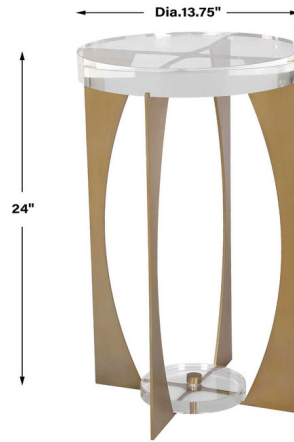

### Description

The elegant Kolkata Accent Table features a brass-finished iron base with a distinctive open-frame design. The refined metalwork is complemented by a crystal tabletop and a matching clear acrylic base plate, creating a sophisticated balance of clarity and warmth. Ideal for modern interiors, this statement piece brings a luxurious touch to living rooms, bedrooms, or lounge spaces.

Shown in brass / clear

### Specifications

COLOR	Clear
BODY FINISH	Brass
WATTAGE	N/A
DIMMER	N/A
DIMENSIONS	13.75"W x 24"H x 13.75"D
BULB	N/A
COUNTRY OF ORIGIN	China

CLICK TO VIEW PRODUCT

Notes: