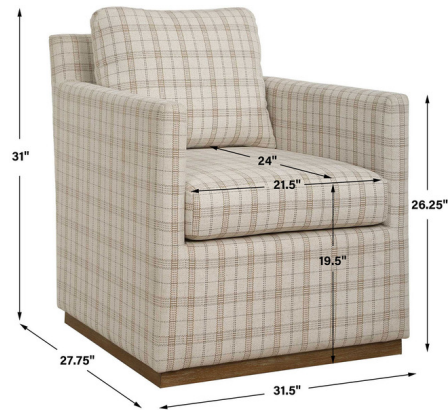

Lightology

lightology.com
866-954-4489
06-29-26

Project: _____

Company: _____

Location: _____ Fixture Type: _____

SPEC #: **UTT1531445**

Approved On: _____ Approved By: _____

Basie Swivel Chair

By Uttermost

Description

The Basie Swivel Chair is designed for comfort and easy style, and features a sturdy solid wood plinth base finished in natural oak. It is upholstered in a casual linen-blend fabric with a subtle plaid pattern in soft beige and taupe tones, bringing a warm, neutral look to any space.

Shown in natural oak / taupe-beige

Specifications

COLOR	Taupe-Beige
BODY FINISH	Natural Oak
WATTAGE	N/A
DIMMER	N/A
DIMENSIONS	31.5"W x 31"H x 27.75"D
BULB	N/A
COUNTRY OF ORIGIN	China

CLICK TO VIEW PRODUCT