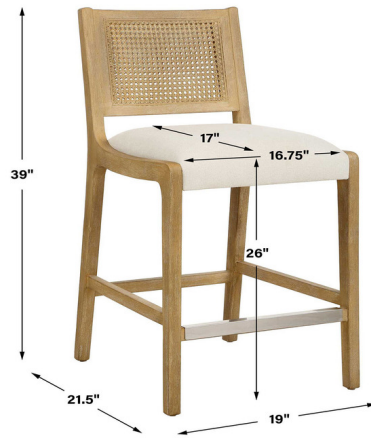

## Interweave Counter Stool

By Uttermost

### Description

Blending casual coastal style with elevated detail, the Interweave Counter Stool features a swooped solid wood frame finished in light oak ceruse. A rattan caned back provides breathable support, paired with a plush seat upholstered in frost-toned polyester fabric. The fabric is treated with a non-toxic, eco-friendly finish for resistance to water-based stains. Completed with a brushed nickel metal kick plate for added durability and style.

### Specifications

COLOR	Light Oak / Frost
BODY FINISH	Nickel
WATTAGE	N/A
DIMMER	N/A
DIMENSIONS	19\"W x 39\"H x 21.5\"D
BULB	N/A
COUNTRY OF ORIGIN	China

CLICK TO VIEW PRODUCT

Notes: