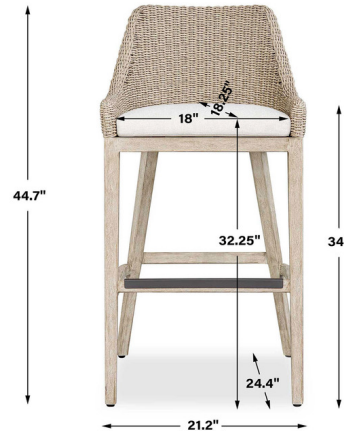

Lightology

lightology.com
866-954-4489
07-07-26

Project: _____
Company: _____
Location: _____ Fixture Type: _____
SPEC #: **UTT1531460**
Approved On: _____ Approved By: _____

Paloma Outdoor Bar Stool By Uttermost

Description

The Paloma Outdoor Bar Stool combines relaxed coastal style with lasting outdoor durability. Its gently curved back and subtly angled silhouette provide supportive seating, while handwoven all-weather wicker in a twisted oatmeal finish adds texture and warmth. A sturdy mahogany frame finished in cerused wheat complements the natural aesthetic, and a plush seat cushion upholstered in oyster white solution-dyed acrylic fabric is designed to resist moisture, dirt, and the demands of outdoor living.

Shown in natural / oyster white

Specifications

COLOR	Oyster White
BODY FINISH	Natural
WATTAGE	N/A
DIMMER	N/A
DIMENSIONS	21.2"W x 44.7"H x 24.4"D
BULB	N/A
COUNTRY OF ORIGIN	Indonesia

CLICK TO VIEW PRODUCT