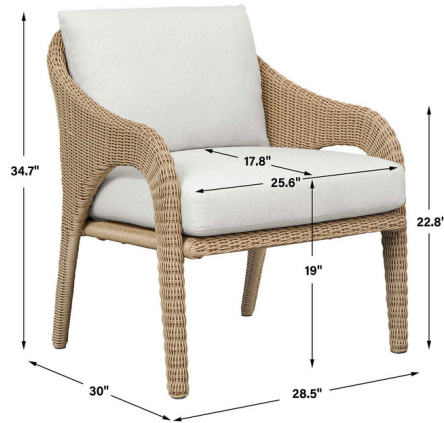

Lightology

lightology.com
866-954-4489
07-07-26

Project: _____

Company: _____

Location: _____ Fixture Type: _____

SPEC #: **UTT1531462**

Approved On: _____ Approved By: _____

Kavali Outdoor Lounge Chair

By Uttermost

Description

The Kavali Outdoor Lounge Chair features a gracefully curved silhouette wrapped in handwoven, all-weather wicker finished in a warm natural honey tone. It is paired with generously cushioned seating upholstered in oyster white solution-dyed acrylic fabric, designed for durability and resistance against moisture, dirt, and outdoor wear.

Shown in natural honey / oyster white

Specifications

COLOR	Oyster White
BODY FINISH	Natural Honey
WATTAGE	N/A
DIMMER	N/A
DIMENSIONS	28.5\"W x 34.7\"H x 30\"D
BULB	N/A
COUNTRY OF ORIGIN	Indonesia

CLICK TO VIEW PRODUCT