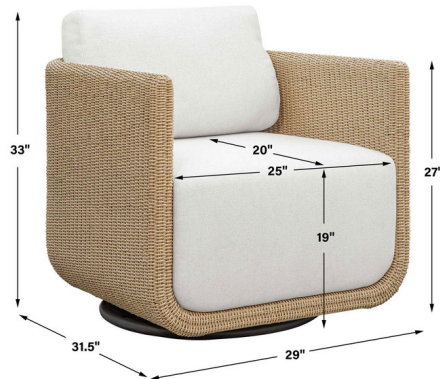

## Santorini Outdoor Swivel Lounge Chair By Uttermost

### Description

Transform your outdoor space into a relaxing retreat with the Santorini Swivel Lounge Chair. Designed to encourage effortless conversation, this inviting chair features a beautifully handwoven all-weather wicker base in a warm twisted honey finish. Plush cushions and a coordinating accent pillow, upholstered in oyster white solution-dyed acrylic fabric, provide exceptional comfort while offering resistance to moisture, stains, and everyday outdoor elements.

### Specifications

COLOR	Oyster White
BODY FINISH	Twisted Honey
WATTAGE	N/A
DIMMER	N/A
DIMENSIONS	29\"W x 33\"H x 31.5\"D
BULB	N/A
COUNTRY OF ORIGIN	Indonesia

CLICK TO VIEW PRODUCT

Notes: