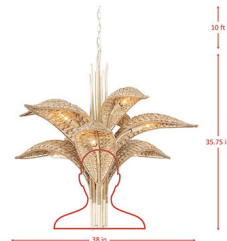

Specifications

COLOR Natural
BODY FINISH Off White
WATTAGE 180W
DIMMER Standard 120V
DIMENSIONS 38"W x 28.25"H
BULB NOT INCLUDED 6 x B10/Candelabra (E12)/30W/120V LED
COUNTRY OF ORIGIN Philippines

Technical Information

PRODUCT DIMENSIONS Chain Length: 120"

Shown in off white / natural

CLICK TO VIEW PRODUCT

Notes: