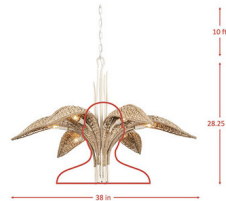

Specifications

COLOR Natural
BODY FINISH Off White
WATTAGE 180W
DIMMER Standard 120V
DIMENSIONS 38"W x 28.25"H
BULB NOT INCLUDED 6 x B10/Candelabra (E12)/30W/120V LED
COUNTRY OF ORIGIN Philippines

Technical Information

PRODUCT DIMENSIONS Chain Length: 120"

Shown in off white / natural

CLICK TO VIEW PRODUCT

Notes: