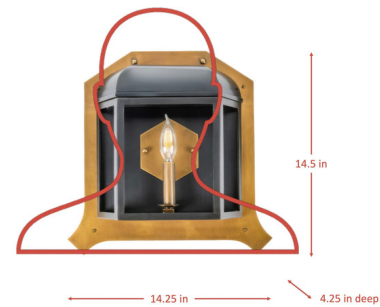

By Varaluz

Description

Whether mounted horizontally or vertically, this fixture steals just enough attention-without ever upstaging the space around it. Ciana Lighting Collaboration. Hand-crafted From Solid Brass. 2-Tone Painted and Antique Brass Finish by Varaluz Hand Crafted. Hand Forged Steel Has 70% Or Greater Recycled Content. Low-VOC Finish.

Shown in blackened zinc / heritage bronze

Specifications

COLOR	Heritage Bronze
BODY FINISH	Blackened Zinc
WATTAGE	5W
DIMMER	Standard 120V
DIMENSIONS	14.25"W x 14.5"H x 4.25"D
BULB NOT INCLUDED	1 x CA10/Candelabra (E12)/5W/120V LED
COUNTRY OF ORIGIN	China