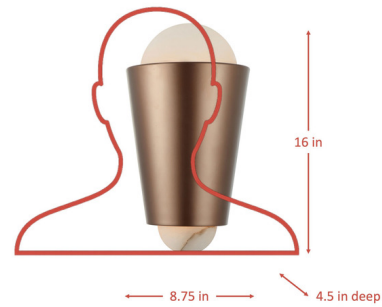

### Specifications

COLOR	Alabaster
BODY FINISH	Bronze
WATTAGE	20W
DIMMER	Standard 120V
DIMENSIONS	8.75"W x 16"H x 4.5"D
BULB NOT INCLUDED	2 x B10/Candelabra (E12)/10W/120V LED
COUNTRY OF ORIGIN	China

CLICK TO VIEW PRODUCT