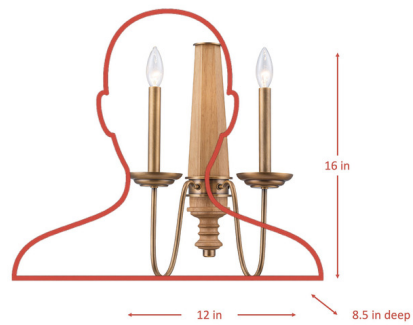

Description

A comfortable mix of natural wood and weathered brass to watch over any table, illuminating dinner at Eight. Ciana Lighting Collaboration. Warmth of Natural Wood. Weathered Brass Accents by Varaluz Hand Crafted. Hand Forged Steel Has 70% Or Greater Recycled Content. Low-VOC Finish.

Shown in brass

Specifications

COLOR	N/A
BODY FINISH	Brass
WATTAGE	10W
DIMMER	Standard 120V
DIMENSIONS	12"W x 16"H x 8.5"D
BULB NOT INCLUDED	2 x CA10/Candelabra (E12)/5W/120V LED
COUNTRY OF ORIGIN	China

CLICK TO VIEW PRODUCT