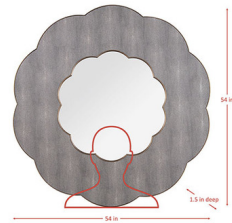

Description

No description available.

Shown in gray shagreen / mirror

Specifications

COLOR	Mirror
BODY FINISH	Gray Shagreen
WATTAGE	N/A
DIMMER	N/A
DIMENSIONS	36"W x 36"H x 1.5"D
BULB	N/A
COUNTRY OF ORIGIN	China