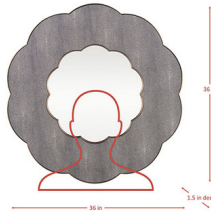

Description

No description available.

Shown in gray shagreen / mirror

Specifications

COLOR	Mirror
BODY FINISH	Gray Shagreen
WATTAGE	N/A
DIMMER	N/A
DIMENSIONS	36"W x 36"H x 1.5"D
BULB	N/A
COUNTRY OF ORIGIN	China