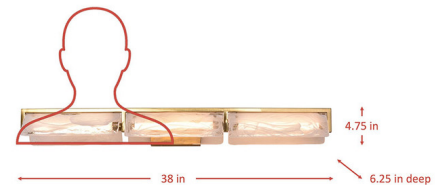

Lightology

lightology.com
866-954-4489
06-03-26

Project: _____

Company: _____

Location: _____ Fixture Type: _____

SPEC #: **VAR1531483**

Approved On: _____ Approved By: _____

Mingle Bathroom Vanity Light By Varaluz

Description

Soak up soft, seductive light and bold design dripping with midcentury soul-bringing the heat, sparking connection, and keeping vibes effortlessly cool. Thick, Hand-Made Swirl Glass. Integrated LED. Structural Silhouette. Sustainably Crafted by Varaluz Hand Crafted. Hand Forged Steel Has 70% Or Greater Recycled Content. Low-VOC Finish.

Specifications

COLOR . . . . . Clear Swirl
BODY FINISH . . . . . Satin Brass
WATTAGE 20W
DIMMER . . . . . Low Voltage Electronic
DIMENSIONS . . . . . 25.5"W x 4.75"H x 6.25"D
INTEGRATED LED MODULE . . . . . 2 x LED/10W/120V LED
COUNTRY OF ORIGIN . . . . . China

Technical Information

LAMP LIFE . . . . . 50000 hours
COLOR RENDERING . . . . . 90 CRI
LAMP COLOR 3000K
LUMENS/WATT 90.00
LUMINOUS FLUX . . . . . 900 lumens

Shown in satin brass / clear swirl

CLICK TO VIEW PRODUCT

Notes: