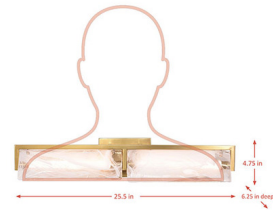

Shown in satin brass / clear swirl