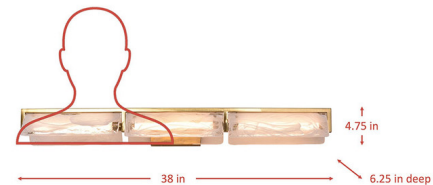

Lightology

lightology.com
866-954-4489
06-03-26

Project: _____

Company: _____

Location: _____ Fixture Type: _____

SPEC #: **VAR1531483**

Approved On: _____ Approved By: _____

Mingle Bathroom Vanity Light By Varaluz

Description

Soak up soft, seductive light and bold design dripping with midcentury soul-bringing the heat, sparking connection, and keeping vibes effortlessly cool. Thick, Hand-Made Swirl Glass. Integrated LED. Structural Silhouette. Sustainably Crafted by Varaluz Hand Crafted. Hand Forged Steel Has 70% Or Greater Recycled Content. Low-VOC Finish.

Specifications

COLOR . . . . . Clear Swirl
BODY FINISH . . . . . Satin Brass
WATTAGE 20W
DIMMER . . . . . Low Voltage Electronic
DIMENSIONS . . . . . 25.5"W x 4.75"H x 6.25"D
INTEGRATED LED MODULE . . . . . 2 x LED/10W/120V LED
COUNTRY OF ORIGIN . . . . . China

Technical Information

LAMP LIFE . . . . . 50000 hours
COLOR RENDERING . . . . . 90 CRI
LAMP COLOR 3000K
LUMENS/WATT 90.00
LUMINOUS FLUX . . . . . 900 lumens

Shown in satin brass / clear swirl

CLICK TO VIEW PRODUCT

Notes: