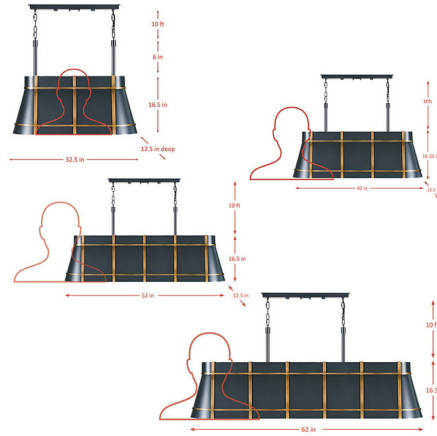

Shown in blackened zinc / heritage bronze

Specifications

COLOR	Heritage Bronze
BODY FINISH	Blackened Zinc
WATTAGE	42W
DIMMER	Standard 120V
DIMENSIONS	32.5"L x 12.5"W x 16.5"H
BULB NOT INCLUDED	3 x A19/Medium (E26)/14W/120V LED
COUNTRY OF ORIGIN	China