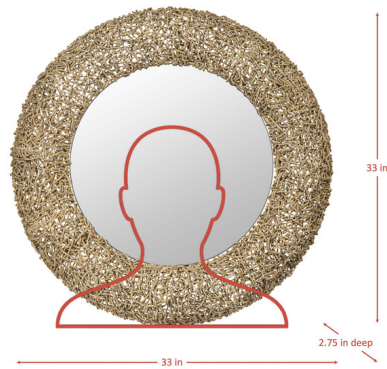

By Varaluz

Description

Say hello to Tangled, the mirror that's all tied up in style! Natural Rope. 1:1 Optical Reflection by Varaluz Hand Crafted. Hand Forged Steel Has 70% Or Greater Recycled Content. Low-VOC Finish.

Shown in natural rope / mirror

Specifications

COLOR	Mirror
BODY FINISH	Natural Rope
WATTAGE	N/A
DIMMER	N/A
DIMENSIONS	33"W x 33"H x 2.75"D
BULB	N/A
COUNTRY OF ORIGIN	China

CLICK TO VIEW PRODUCT

Notes: