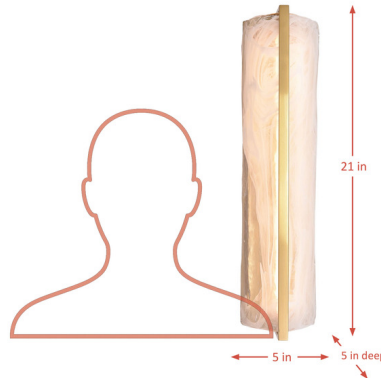

Lightology

lightology.com
866-954-4489
07-02-26

Project: _____

Company: _____

Location: _____ Fixture Type: _____

SPEC #: **VAR1531493**

Approved On: _____ Approved By: _____

Mingle Wall Light

By Varaluz

Description

Soak up soft, seductive light and bold design dripping with midcentury soul-bringing the heat, sparking connection, and keeping vibes effortlessly cool. Thick, Hand-Made Swirl Glass. Integrated LED. Structural Silhouette. Sustainably Crafted by Varaluz Hand Crafted. Hand Forged Steel Has 70% Or Greater Recycled Content. Low-VOC Finish.

Specifications

COLOR	Clear Swirl
BODY FINISH	Satin Brass
WATTAGE	15W
DIMMER	Low Voltage Electronic
DIMENSIONS	5"W x 21"H x 5"D
INTEGRATED LED MODULE	1 x LED/15W/120V LED
COUNTRY OF ORIGIN	China

Technical Information

LAMP LIFE	50000 hours
COLOR RENDERING	90 CRI
LAMP COLOR	3000K
LUMENS/WATT	33.33
LUMINOUS FLUX	500 lumens

Shown in satin brass / clear swirl

CLICK TO VIEW PRODUCT

Notes: