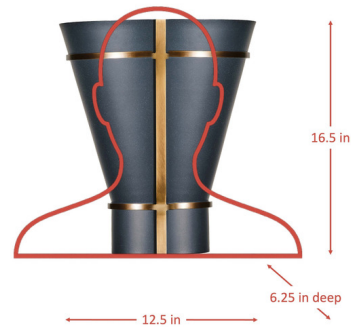

Shown in blackened zinc / heritage bronze

Specifications

COLOR	Heritage Bronze
BODY FINISH	Blackened Zinc
WATTAGE	14W
DIMMER	Standard 120V
DIMENSIONS	12.5"W x 16.5"H x 6.25"D
BULB NOT INCLUDED	1 x A19/Medium (E26)/14W/120V LED
COUNTRY OF ORIGIN	China