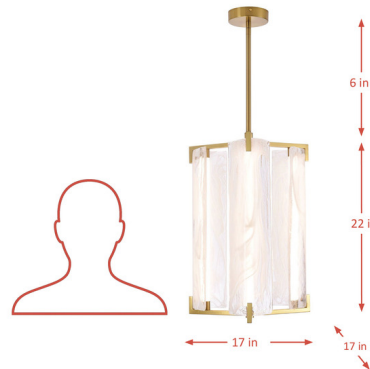

Specifications

COLOR Clear Swirl
BODY FINISH Satin Brass
WATTAGE 39W
DIMMER Low Voltage Electronic
DIMENSIONS 17"W x 22"H
INTEGRATED LED MODULE 3 x LED/13W/120V LED
COUNTRY OF ORIGIN China

Technical Information

PRODUCT DIMENSIONS (2) 3" (1) 6" (5) 12" Stem Kit Included
LAMP LIFE 50000 hours
COLOR RENDERING 90 CRI
LAMP COLOR 3000K
LUMENS/WATT 138.46
LUMINOUS FLUX 1800 lumens

Shown in satin brass / clear swirl

CLICK TO VIEW PRODUCT