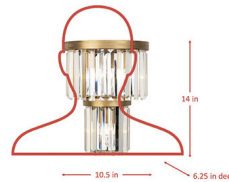

CLICK TO VIEW PRODUCT

Notes: