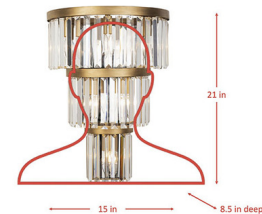

CLICK TO VIEW PRODUCT

Notes: