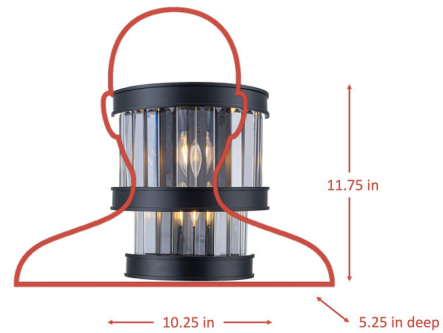

Description

The Double Take features a modern design with two levels and a stunning long crystal centerpiece. Ciana Lighting Collaboration by Varaluz Hand Crafted. Hand Forged Steel Has 70% Or Greater Recycled Content.

Shown in black / crystal

Specifications

COLOR	Crystal
BODY FINISH	Black
WATTAGE	28W
DIMMER	Standard 120V
DIMENSIONS	10.25"W x 11.75"H x 5.25"D
BULB NOT INCLUDED	2 x A19/Medium (E26)/14W/120V LED
COUNTRY OF ORIGIN	China