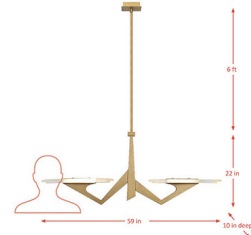

Lightology

lightology.com
866-954-4489
05-24-26

Project: _____

Company: _____

Location: _____ Fixture Type: _____

SPEC #: **VAR1531505**

Approved On: _____ Approved By: _____

Down The Wrong Path Linear Pendant By Varaluz

Description

Sculptural swagger meets handcrafted curves, as beveled glass catches the light-channeling '70s flair and sparking a radiant rebellion in motion. Integrated LED Lighting. Hand-Finished Bronze Frame. Statement-Scale Illumination. Sustainably Crafted by Varaluz Hand Crafted. Hand Forged Steel Has 70% Or Greater Recycled Content. Low-VOC Finish.

Specifications

COLOR . . . . . Clear Seeded
BODY FINISH . . . . . Brass
WATTAGE 28W
DIMMER . . . . . Low Voltage Electronic
DIMENSIONS . . . . . 47"L x 9.5"W x 19"H
INTEGRATED LED MODULE . . . . . 2 x LED/14W/120V LED
COUNTRY OF ORIGIN . . . . . China

Technical Information

PRODUCT DIMENSIONS . . . . . (2) 3" (1) 6" (5) 12" Stem Kit Included
LAMP LIFE . . . . . 50000 hours
COLOR RENDERING . . . . . 90 CRI
LAMP COLOR 3000K
LUMENS/WATT 64.29
LUMINOUS FLUX . . . . . 900 lumens

Notes:

CLICK TO VIEW PRODUCT