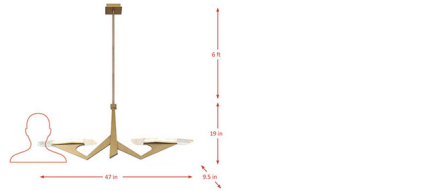

Lightology

lightology.com
866-954-4489
05-24-26

Project: _____

Company: _____

Location: _____ Fixture Type: _____

SPEC #: **VAR1531505**

Approved On: _____ Approved By: _____

Down The Wrong Path Linear Pendant By Varaluz

Description

Sculptural swagger meets handcrafted curves, as beveled glass catches the light-channeling '70s flair and sparking a radiant rebellion in motion. Integrated LED Lighting. Hand-Finished Bronze Frame. Statement-Scale Illumination. Sustainably Crafted by Varaluz Hand Crafted. Hand Forged Steel Has 70% Or Greater Recycled Content. Low-VOC Finish.

Specifications

COLOR . . . . . Clear Seeded
BODY FINISH . . . . . Brass
WATTAGE 28W
DIMMER . . . . . Low Voltage Electronic
DIMENSIONS . . . . . 47"L x 9.5"W x 19"H
INTEGRATED LED MODULE . . . . . 2 x LED/14W/120V LED
COUNTRY OF ORIGIN . . . . . China

Technical Information

PRODUCT DIMENSIONS . . . . . (2) 3" (1) 6" (5) 12" Stem Kit Included
LAMP LIFE . . . . . 50000 hours
COLOR RENDERING . . . . . 90 CRI
LAMP COLOR 3000K
LUMENS/WATT 64.29
LUMINOUS FLUX . . . . . 900 lumens

Notes:

CLICK TO VIEW PRODUCT