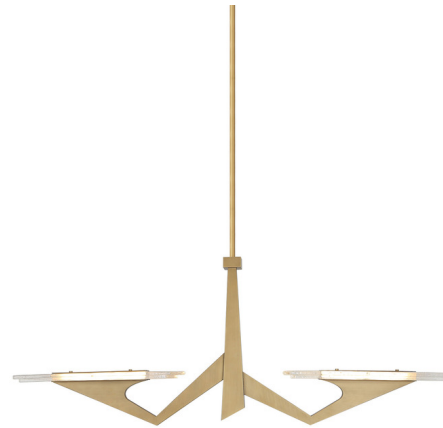

## Down The Wrong Path Linear Pendant By Varaluz

### Description

Sculptural swagger meets handcrafted curves, as beveled glass catches the light-channeling '70s flair and sparking a radiant rebellion in motion. Integrated LED Lighting. Hand-Finished Bronze Frame. Statement-Scale Illumination. Sustainably Crafted by Varaluz Hand Crafted. Hand Forged Steel Has 70% Or Greater Recycled Content. Low-VOC Finish.

### Specifications

COLOR . . . . . Clear Seeded  
BODY FINISH . . . . . Brass  
WATTAGE . . . . . 28W  
DIMMER . . . . . Low Voltage Electronic  
DIMENSIONS . . . . . 47"L x 9.5"W x 19"H  
INTEGRATED LED MODULE . . . . . 2 x LED/14W/120V LED  
COUNTRY OF ORIGIN . . . . . China

Notes:

Shown in brass / clear seeded

CLICK TO VIEW PRODUCT