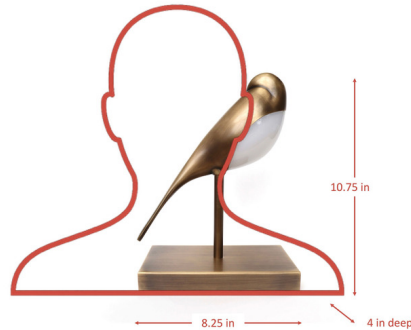

### Specifications

COLOR	Alabaster
BODY FINISH	Brass
WATTAGE	5W
DIMMER	Low Voltage Electronic
DIMENSIONS	8.25"W x 10.75"H
INTEGRATED LED MODULE	1 x LED/5W/120V LED
COUNTRY OF ORIGIN	China

### Technical Information

LAMP LIFE	50000 hours
COLOR RENDERING	90 CRI
LAMP COLOR	3000K
LUMENS/WATT	80.00
LUMINOUS FLUX	400 lumens

Shown in brass / alabaster

CLICK TO VIEW PRODUCT

Notes: