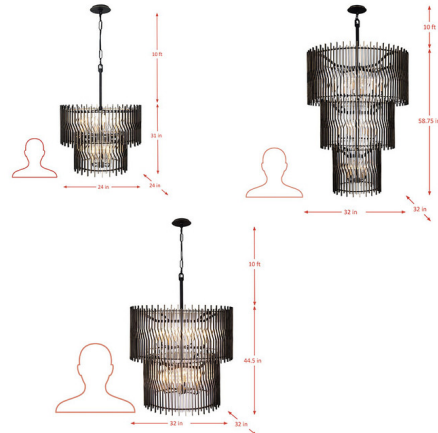

CLICK TO VIEW PRODUCT

Notes: