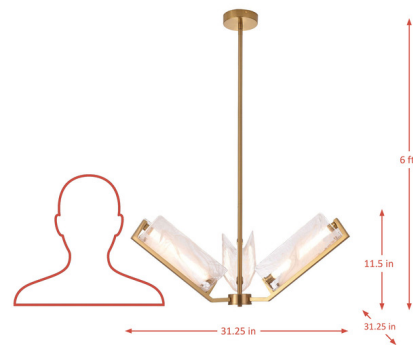

CLICK TO VIEW PRODUCT

Notes: