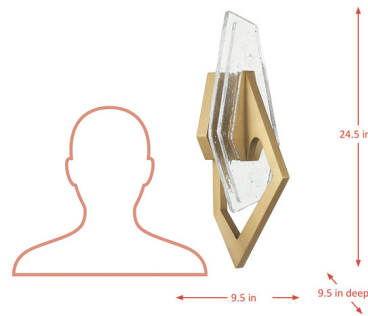

Description

Sculptural swagger meets handcrafted curves, as beveled glass catches the light-channeling '70s flair and sparking a radiant rebellion in motion. Integrated LED Lighting. Hand-Finished Bronze Frame. Statement-Scale Illumination. Sustainably Crafted by Varaluz Hand Crafted. Hand Forged Steel Has 70% Or Greater Recycled Content. Low-VOC Finish.

Specifications

COLOR	Clear Seeded
BODY FINISH	Brass
WATTAGE	14W
DIMMER	Low Voltage Electronic
DIMENSIONS	9.5"W x 24.5"H x 9.5"D
INTEGRATED LED MODULE	1 x LED/14W/120V LED
COUNTRY OF ORIGIN	China

Technical Information

LAMP LIFE	50000 hours
COLOR RENDERING	90 CRI
LAMP COLOR	3000K Warm Dim
LUMENS/WATT	91.43
LUMINOUS FLUX	1280 lumens

Shown in brass / clear seeded

CLICK TO VIEW PRODUCT

Notes: