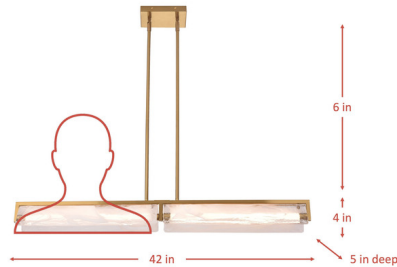

Specifications

COLOR	Clear Swirl
BODY FINISH	Satin Brass
WATTAGE	28W
DIMMER	Low Voltage Electronic
DIMENSIONS	42"L x 5"W x 4"H
INTEGRATED LED MODULE	2 x LED/14W/120V LED
COUNTRY OF ORIGIN	China

Technical Information

PRODUCT DIMENSIONS	(4) 3" (2) 6" (10) 12" Stem Kit Included
LAMP LIFE	50000 hours
COLOR RENDERING	90 CRI
LAMP COLOR	3000K
LUMENS/WATT	92.86
LUMINOUS FLUX	1300 lumens

Shown in satin brass / clear swirl

CLICK TO VIEW PRODUCT