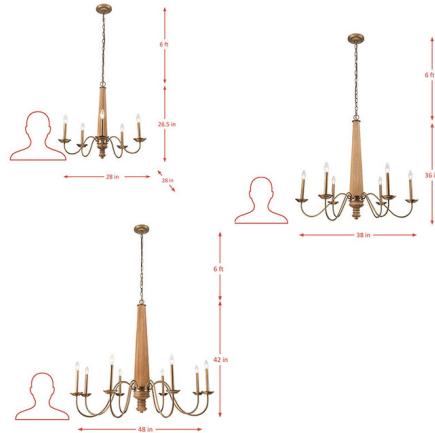

Description

A comfortable mix of natural wood and weathered brass to watch over any table, illuminating dinner at Eight. Ciana Lighting Collaboration. Warmth of Natural Wood. Weathered Brass Accents by Varaluz Hand Crafted. Hand Forged Steel Has 70% Or Greater Recycled Content. Low-VOC Finish.

Specifications

COLOR	N/A
BODY FINISH	Brass
WATTAGE	25W
DIMMER	Standard 120V
DIMENSIONS	28"W x 26.5"H
BULB NOT INCLUDED	5 x CA10/Candelabra (E12)/5W/120V LED
COUNTRY OF ORIGIN	China

Shown in brass

CLICK TO VIEW PRODUCT