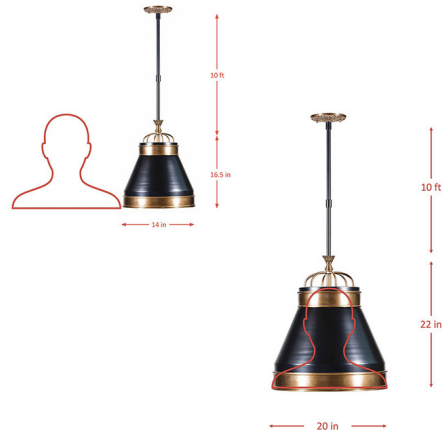

Description

Meet The Savarin, a pendant inspired by timeless French design and the kind of kitchen confidence you can't fake. Ciana Lighting Collaboration. Hand-crafted From Solid Brass. 2-Tone Painted and Antique Brass Finish by Varaluz Hand Crafted. Hand Forged Steel Has 70% Or Greater Recycled Content. Low-VOC Finish.

Specifications

COLOR Black
BODY FINISH Brass
WATTAGE 14W
DIMMER Standard 120V
DIMENSIONS 14"W x 16.5"H
BULB NOT INCLUDED 1 x A19/Medium (E26)/14W/120V LED
COUNTRY OF ORIGIN China

Technical Information

PRODUCT DIMENSIONS (1) 4" (1) 8" (2) 14" Stem Kit Included

Shown in brass / black

CLICK TO VIEW PRODUCT

Notes: