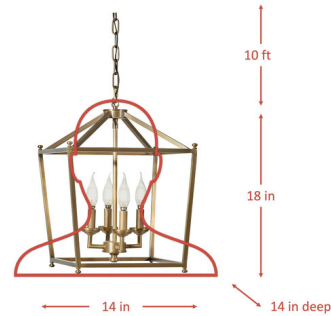

### Description

Gridlock by Varaluz is a masterclass in structured simplicity, combining open geometric lines with flawless aged or black antiqued brass finishes. Ciana Lighting Collaboration. Minimalistic Design by Varaluz Hand Crafted. Hand Forged Steel Has 70% Or Greater Recycled Content. Low-VOC Finish.

### Specifications

COLOR	N/A
BODY FINISH	Brass
WATTAGE	20W
DIMMER	Standard 120V
DIMENSIONS	14"W x 18"H
BULB NOT INCLUDED	4 x CA10/Candelabra (E12)/5W/120V LED
COUNTRY OF ORIGIN	China

CLICK TO VIEW PRODUCT