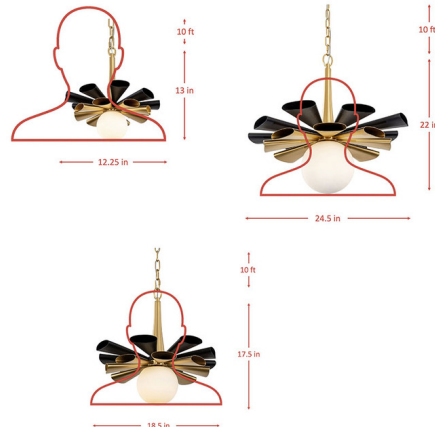

## Daphne Pendant By Varaluz

### Description

Taking its cues from the Ryan NYP Spirit of St. Louis, the plane used on the first solo flight across the Atlantic, our Daphne collection takes you on an inspirational flight of the imagination. The gold and black fins on this dynamic design are inspired by the radial engine that powered the aircraft on its record setting flight. Fun fact: the Daphne name is taken from a photo of a woman named Daphne observing a placard honoring the event Hand Crafted. Hand Forged Steel Has 70% Or Greater Recycled Content. Low-VOC Finish.

### Specifications

COLOR . . . . . Opal White  
BODY FINISH . . . . . Matte Black / French Gold  
WATTAGE . . . . . 7W  
DIMMER . . . . . Standard 120V  
DIMENSIONS . . . . . 12.25"W x 13"H  
BULB NOT INCLUDED . . . . . 1 x T4/G9/7W/120V LED  
COUNTRY OF ORIGIN . . . . . Philippines