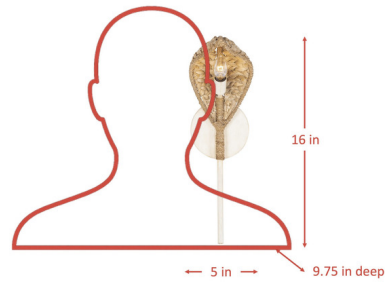

### Specifications

COLOR	Natural
BODY FINISH	Off White
WATTAGE	5W
DIMMER	Standard 120V
DIMENSIONS	5"W x 16"H x 9.75"D
BULB NOT INCLUDED	1 x B10/Candelabra (E12)/5W/120V LED
COUNTRY OF ORIGIN	Philippines