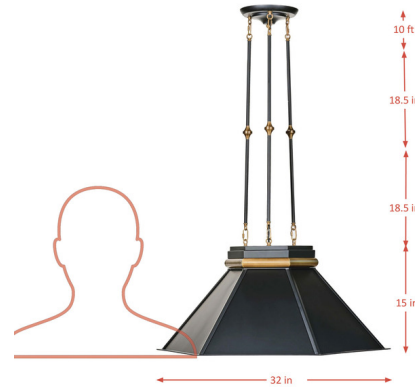

Shown in white / brass

Specifications

COLOR	Brass
BODY FINISH	White
WATTAGE	14W
DIMMER	Standard 120V
DIMENSIONS	32"W x 15"H
BULB NOT INCLUDED	1 x A19/Medium (E26)/14W/120V LED
COUNTRY OF ORIGIN	China

CLICK TO VIEW PRODUCT