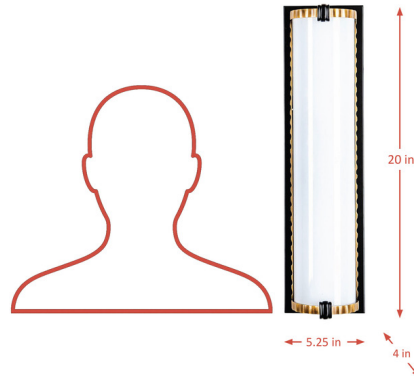

Description

The Casting Call collection by Varaluz is an elegant study in presence, proportion, and poise. Ciana Lighting Collaboration. Hand-crafted From Solid Brass. 2-Tone Painted and Antique Brass Finish by Varaluz Hand Crafted. Hand Forged Steel Has 70% Or Greater Recycled Content. Low-VOC Finish.

Specifications

COLOR Opal White
BODY FINISH Black
WATTAGE 28W
DIMMER Standard 120V
DIMENSIONS 5.25"W x 20"H x 4"D
BULB NOT INCLUDED 2 x A19/Medium (E26)/14W/120V LED
COUNTRY OF ORIGIN China

Shown in black / opal white