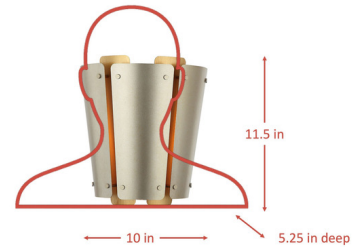

Description

Defy neutral with bold natural beauty- where raw illumination meets sculptural edge in a lighting moment that demands attention. Layered Metal Construction. A statement in Both Form and Shadow. Mid-Century + Industrial Blend. Eco-Conscious Materials by Varaluz Hand Crafted. Hand Forged Steel Has 70% Or Greater Recycled Content. Low-VOC Finish.

Shown in gold

Specifications

COLOR	N/A
BODY FINISH	Gold
WATTAGE	5W
DIMMER	Standard 120V
DIMENSIONS	10"W x 11.5"H x 5.25"D
BULB NOT INCLUDED	1 x B10/Candelabra (E12)/5W/120V LED
COUNTRY OF ORIGIN	China

CLICK TO VIEW PRODUCT