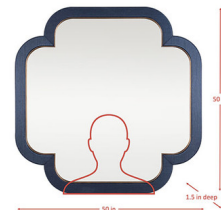

By Varaluz

Description

Get captivated by the elegance of the Swiss Decorative Wall Mirror, part of the Tamara Day partnership with Varaluz Casa. Its exquisite accents add a touch of glamorous sophistication to any room. Hand Forged Steel Has 70% Or Greater Recycled Content. Low-VOC Finish.

Shown in poplar burl / mirror

Specifications

COLOR	Mirror
BODY FINISH	Poplar Burl
WATTAGE	N/A
DIMMER	N/A
DIMENSIONS	36"W x 36"H x 1.5"D
BULB	N/A
COUNTRY OF ORIGIN	China

CLICK TO VIEW PRODUCT

Notes: