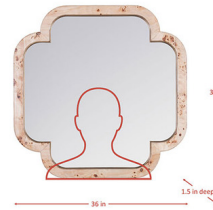

By Varaluz

Description

Get captivated by the elegance of the Swiss Decorative Wall Mirror, part of the Tamara Day partnership with Varaluz Casa. Its exquisite accents add a touch of glamorous sophistication to any room. Hand Forged Steel Has 70% Or Greater Recycled Content. Low-VOC Finish.

Shown in poplar burl / mirror

Specifications

COLOR	Mirror
BODY FINISH	Poplar Burl
WATTAGE	N/A
DIMMER	N/A
DIMENSIONS	36"W x 36"H x 1.5"D
BULB	N/A
COUNTRY OF ORIGIN	China

CLICK TO VIEW PRODUCT

Notes: