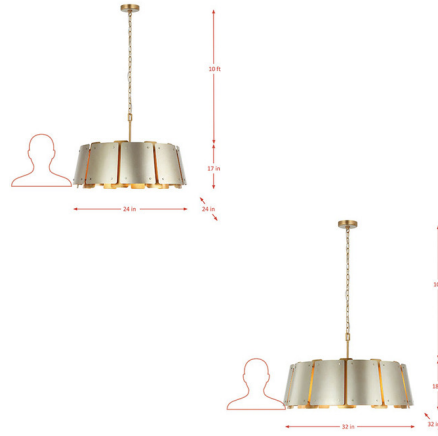

Shown in gold

CLICK TO VIEW PRODUCT

Notes: