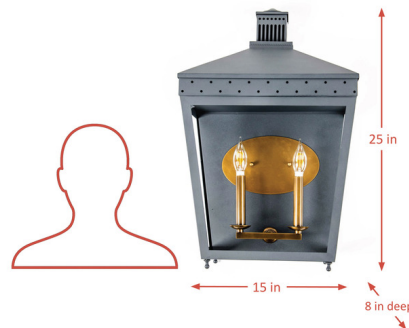

Shown in silver grey / clear

Specifications

COLOR Clear
BODY FINISH Silver Grey
WATTAGE 10W
DIMMER Standard 120V
DIMENSIONS 15"W x 25"H x 8"D
BULB NOT INCLUDED 2 x CA10/Candelabra (E12)/5W/120V LED
COUNTRY OF ORIGIN China