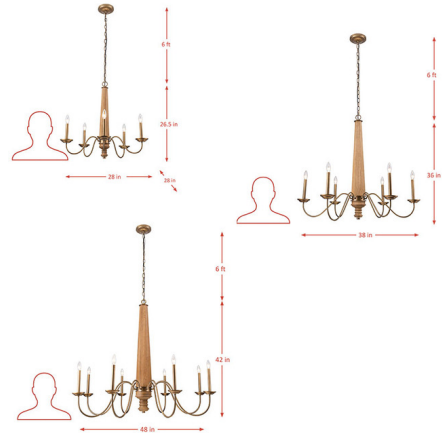

Description

A comfortable mix of natural wood and weathered brass to watch over any table, illuminating dinner at Eight. Ciana Lighting Collaboration. Warmth of Natural Wood. Weathered Brass Accents by Varaluz Hand Crafted. Hand Forged Steel Has 70% Or Greater Recycled Content. Low-VOC Finish.

Specifications

COLOR N/A
BODY FINISH Brass
WATTAGE 40W
DIMMER Standard 120V
DIMENSIONS 48"W x 42"H
BULB NOT INCLUDED 8 x CA10/Candelabra (E12)/5W/120V LED
COUNTRY OF ORIGIN China

Shown in brass

CLICK TO VIEW PRODUCT