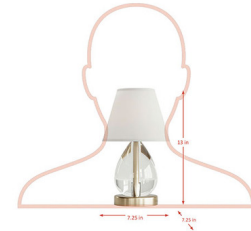

Description

Meet Mona & Lisa, the perfectly poised petite table lamp from Varaluz and Ciana that bring artful elegance to any space. Ciana Lighting Collaboration. Solid Crystal Column by Varaluz Hand Crafted. Hand Forged Steel Has 70% Or Greater Recycled Content. Low-VOC Finish.

Shown in brass / white linen

Specifications

COLOR	White Linen
BODY FINISH	Brass
WATTAGE	5W
DIMMER	Standard 120V
DIMENSIONS	6.25"W x 11.25"H
BULB NOT INCLUDED	1 x B10/Candelabra (E12)/5W/120V LED
COUNTRY OF ORIGIN	China