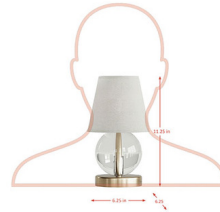

Description

Meet Mona & Lisa, the perfectly poised petite table lamp from Varaluz and Ciana that bring artful elegance to any space. Ciana Lighting Collaboration. Solid Crystal Column by Varaluz Hand Crafted. Hand Forged Steel Has 70% Or Greater Recycled Content. Low-VOC Finish.

Shown in brass / white linen

Specifications

COLOR	White Linen
BODY FINISH	Brass
WATTAGE	5W
DIMMER	Standard 120V
DIMENSIONS	6.25"W x 11.25"H
BULB NOT INCLUDED	1 x B10/Candelabra (E12)/5W/120V LED
COUNTRY OF ORIGIN	China