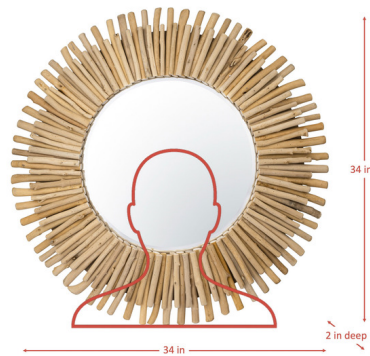

(65)

Description

Meet Drifter, the mirror that brings a touch of the shore right to your door. Natural Driftwood. 1:1 Optical Reflection by Varaluz Hand Crafted. Hand Forged Steel Has 70% Or Greater Recycled Content. Low-VOC Finish. Nature Inspired.

Shown in natural

Specifications

COLOR	N/A
BODY FINISH	Natural
WATTAGE	N/A
DIMMER	N/A
DIMENSIONS	34"W x 34"H x 2"D
BULB	N/A
COUNTRY OF ORIGIN	China

CLICK TO VIEW PRODUCT

Notes: