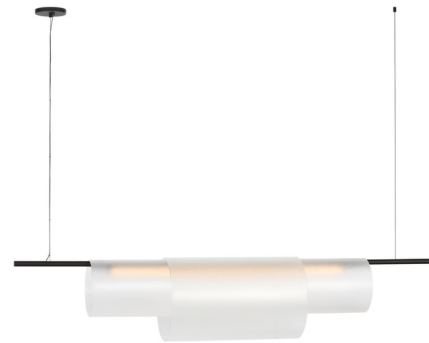

Lightology

lightology.com
866-954-4489
04-13-26

Project: _____

Company: _____

Location: _____ Fixture Type: _____

SPEC #: **TLG1531576**

Approved On: _____ Approved By: _____

Trace Double Linear Chandelier By Visual Comfort Modern

Description

The Trace Double Linear Chandelier brings a simple elegance to your interior space. The slim linear frame holds the integrated light source and is surrounded by two Clear etched glass cylinder that creates a warm, ambient glow, casting soft, flowing shadows throughout your room.

Note Dimmable with Triac (standard), Low Voltage Electronic, or 0-10V Dimmers, sold separately.

Sloped ceiling compatible to 45 degrees.

Shown in nightshade black / etched glass

Specifications

COLOR Etched Glass
BODY FINISH Nightshade Black
WATTAGE 13.2W
DIMMER Standard 120V
DIMENSIONS 60"L x 11.8"W x 11.8"H
INTEGRATED LED MODULE 1 x LED/13.2W/120-277V LED
COUNTRY OF ORIGIN China

Technical Information

PRODUCT DIMENSIONS Adjustable Cable Lengths: 192"
COLOR RENDERING 90 CRI
LAMP COLOR 2700K
LUMENS/WATT 60.23
LUMINOUS FLUX 795 lumens

CLICK TO VIEW PRODUCT

Notes: