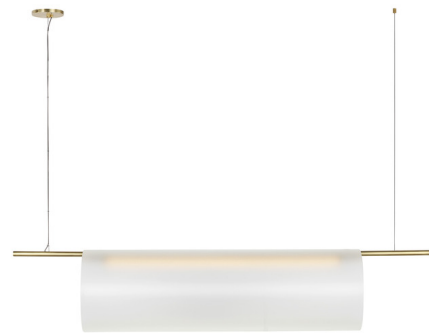

Lightology

lightology.com
866-954-4489
06-30-26

Project: _____

Company: _____

Location: _____ Fixture Type: _____

SPEC #: **TLG1531581**

Approved On: _____ Approved By: _____

Trace Linear Chandelier

By Visual Comfort Modern

Description

The Trace Linear Chandelier brings a simple elegance to your interior space. The slim linear frame holds the integrated light source and is surrounded by a Clear etched glass cylinder that creates a warm, ambient glow, casting soft, flowing shadows throughout your room. Note Dimmable with Triac (standard), Low Voltage Electronic, or 0-10V Dimmers, sold separately. Sloped ceiling compatible to 45 degrees.

Shown in hand rubbed antique brass / etched glass

Specifications

COLOR Etched Glass
BODY FINISH Hand Rubbed Antique Brass
WATTAGE 13.3W
DIMMER Standard 120V
DIMENSIONS 60"L x 11.8"W x 11.8"H
INTEGRATED LED MODULE 1 x LED/13.3W/120-277V LED
COUNTRY OF ORIGIN China

Technical Information

PRODUCT DIMENSIONS Adjustable Cable Lengths: 192"
COLOR RENDERING 90 CRI
LAMP COLOR 2700K
LUMENS/WATT 61.05
LUMINOUS FLUX 812 lumens

CLICK TO VIEW PRODUCT

Notes: