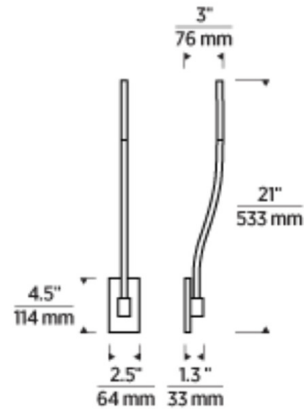

Description

The Lajos Wall Sconce brings a clean simplicity to your interior space. The smooth frame holds an etched crystal cylinder that casts warm shadows of light across your room. Note Dimmable with Triac (standard), Low Voltage Electronic, or 0-10V Dimmers, sold separately. Fixture does not cover a standard US junction box and requires a 2 x 4 inch junction box.

Specifications

COLOR	Opal Etched
BODY FINISH	Polished Nickel
WATTAGE	6W
DIMMER	Standard 120V
DIMENSIONS	2.5"W x 21"H x 3"D
INTEGRATED LED MODULE	1 x LED/6W/120-277V LED
COUNTRY OF ORIGIN	China

Technical Information

COLOR RENDERING	90 CRI
LAMP COLOR	2700K
LUMENS/WATT	4.17
LUMINOUS FLUX	25 lumens

Shown in polished nickel / opal etched

CLICK TO VIEW PRODUCT

Notes: