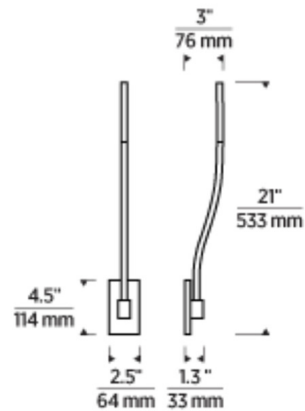

### Description

The Lajos Wall Sconce brings a clean simplicity to your interior space. The smooth frame holds an etched crystal cylinder that casts warm shadows of light across your room. Note Dimmable with Triac (standard), Low Voltage Electronic, or 0-10V Dimmers, sold separately. Fixture does not cover a standard US junction box and requires a 2 x 4 inch junction box.

### Specifications

COLOR . . . . . Opal Etched  
 BODY FINISH . . . . . Polished Nickel  
 WATTAGE . . . . . 6W  
 DIMMER . . . . . Standard 120V  
 DIMENSIONS . . . . . 2.5"W x 21"H x 3"D  
 INTEGRATED LED MODULE . . . . . 1 x LED/6W/120-277V LED  
 COUNTRY OF ORIGIN . . . . . China

### Technical Information

COLOR RENDERING . . . . . 90 CRI  
 LAMP COLOR . . . . . 2700K  
 LUMENS/WATT . . . . . 4.17  
 LUMINOUS FLUX . . . . . 25 lumens

Shown in polished nickel / opal etched

CLICK TO VIEW PRODUCT