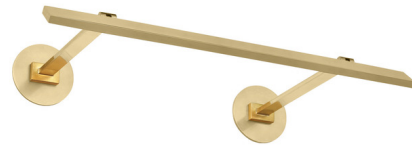

## Botto Picture Light By Visual Comfort Modern

### Description

The Botto Picture Light brings modern, pure geometric lines to your interior space. The smooth frame, with a pivoting shade adds a modern flair creating the perfect setting for displaying your works of art. Note: Matching double backplates are included for use in the US, or where mud-in installation is not doable.

Shown in hand rubbed antique brass

### Specifications

COLOR . . . . . N/A  
BODY FINISH . . . . . Hand Rubbed Antique Brass  
WATTAGE . . . . . 8.3W  
DIMMER . . . . . Low Voltage Electronic  
DIMENSIONS . . . . . 18"W x 1.4"H x 9.6"D  
INTEGRATED LED MODULE . . . . . 1x LED/8.3W/120V LED  
COUNTRY OF ORIGIN . . . . . China