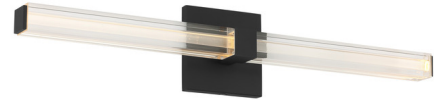

Lightology

lightology.com
866-954-4489
06-21-26

Project: _____

Company: _____

Location: _____ Fixture Type: _____

SPEC #: **TLG1531666**

Approved On: _____ Approved By: _____

Reiya Square Bathroom Vanity Light By Visual Comfort Modern

Description

The Reiya Square Bathroom Vanity Light adds a clean simplicity to your interior space. The smooth frame holds two cylindrical acrylic diffusers that casts warm shadows of light across your room.

Shown in nightshade black / clear acrylic

Specifications

COLOR Clear Acrylic
BODY FINISH Nightshade Black
WATTAGE 14.7W
DIMMER Low Voltage Electronic
DIMENSIONS 24"W x 4.5"H x 2.8"D
INTEGRATED LED MODULE 1 x LED/14.7W/120V LED
COUNTRY OF ORIGIN China