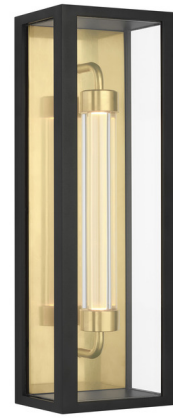

Lightology

lightology.com
866-954-4489
04-25-26

Project: _____

Company: _____

Location: _____ Fixture Type: _____

SPEC #: **TLG1531689**

Approved On: _____ Approved By: _____

Enferme Outdoor Wall Light By Visual Comfort Modern

Description

The Enferme Outdoor Wall Light brings a bold, almost classic look to your exterior space. The dual finished frame blends seamlessly into a variety of styles while the clear glass panels create a warm, ambient glow, casting soft, flowing shadows throughout your room. Note: Dimmable with Triac (standard), Low Voltage Electronic, or 0-10V Dimmers, sold separately.

Shown in black / clear

Specifications

COLOR Clear
BODY FINISH Black
WATTAGE 11.3W
DIMMER Standard 120V
DIMENSIONS 5"W x 15"H x 3.9"D
INTEGRATED LED MODULE 1 x LED/11.3W/120-277V LED
COUNTRY OF ORIGIN China