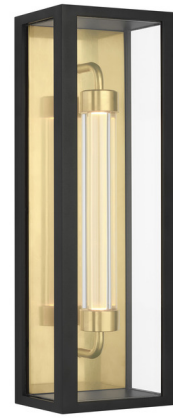

# Lightology

lightology.com  
866-954-4489  
07-07-26

Project: \_\_\_\_\_

Company: \_\_\_\_\_

Location: \_\_\_\_\_ Fixture Type: \_\_\_\_\_

SPEC #: **TLG1531689**

Approved On: \_\_\_\_\_ Approved By: \_\_\_\_\_

## Enferme Outdoor Wall Light By Visual Comfort Modern

### Description

The Enferme Outdoor Wall Light brings a bold, almost classic look to your exterior space. The dual finished frame blends seamlessly into a variety of styles while the clear glass panels create a warm, ambient glow, casting soft, flowing shadows throughout your room. Note: Dimmable with Triac (standard), Low Voltage Electronic, or 0-10V Dimmers, sold separately.

### Specifications

COLOR . . . . . Clear  
BODY FINISH . . . . . Black  
WATTAGE . . . . . 11.3W  
DIMMER . . . . . Standard 120V  
DIMENSIONS . . . . . 5"W x 15"H x 3.9"D  
INTEGRATED LED MODULE . . . . . 1 x LED/11.3W/120-277V LED  
COUNTRY OF ORIGIN . . . . . China