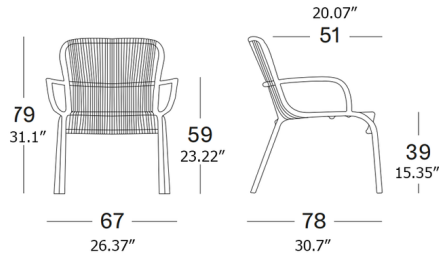

Lightology

lightology.com
866-954-4489
07-07-26

Project: _____

Company: _____

Location: _____ Fixture Type: _____

SPEC #: **VIN1532821**

Approved On: _____ Approved By: _____

Loop Outdoor Lounge Chair By Vincent Sheppard

Description

Available in a vibrant array of colors, the Loop Lounge Chair is the perfect outdoor seating option. Its sturdy aluminum frame has a self-protective layer to prevent corrosion, with a color matched polypropylene rope fiber seat. Pair with other pieces from the loop collection to create a complete outdoor lounge area. For easy maintenance, use a fabric and upholstery protector to give optimal stain resistance.

Shown in black

Specifications

COLOR	N/A
BODY FINISH	Black
WATTAGE	N/A
DIMMER	N/A
DIMENSIONS	26.38"W x 31.1"H x 30.71"D
BULB	N/A
COUNTRY OF ORIGIN	Indonesia

CLICK TO VIEW PRODUCT

Notes: